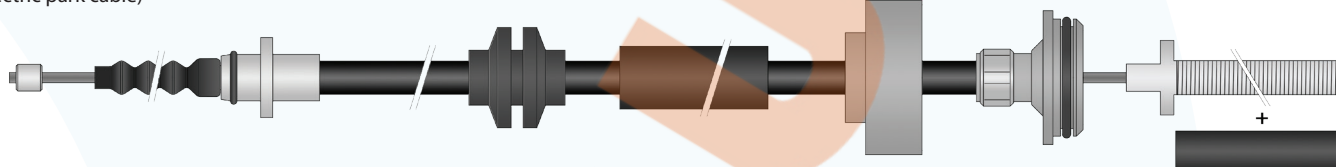

CLASSE S (W221-C216) _ all (electric park cable)	A2214201285	rear RH	05-13	1050/890	<b>27.0270.1</b>
---	-------------	---------	-------	----------	------------------

**CLASSE V**

CLASSE V (638/2) _ all	A6384200785	front	96-03	2925/2720	<b>27.0245</b>
CLASSE V (638/2) _ all	A6384270338	rear LH-RH	96-03	1170/900	<b>27.0246</b>