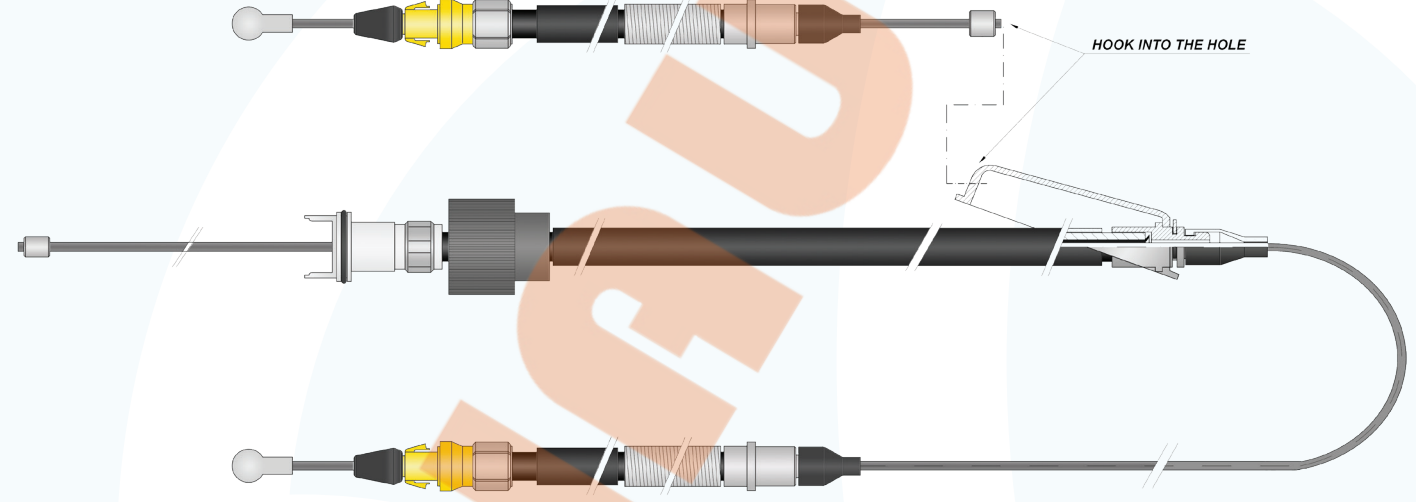

MERIVA (B) _ all (electric park cable)	13333865-13348285-13355603-13455236-522075 522085-522146	rear	10-	975/520 +1960/1085 +520	33.0271.1