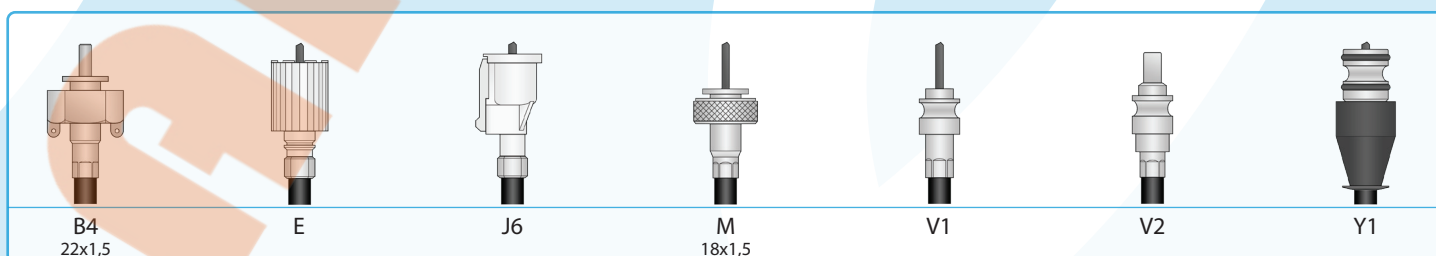

application	OE reference	fit	year	length	code

CABRIOLET

CABRIOLET (A124) _ all	A1245400268-A1245401468	M+V1	91-93	1495	27.1505
CABRIOLET (A124) _ all automatic transmission	A1245400168-A1245401368	M+V1	91-93	1435	27.1513

CLASSE E

CLASSE E (W124-S124-C124-A124) _ all	A1245400268-A1245401468	M+V1	93-98	1495	27.1505
CLASSE E (W124-S124-C124-A124) _ all automatic transmission	A1245400168-A1245401368	M+V1	93-98	1435	27.1513

COUPÉ

COUPÉ (C123) _ all	A1235420307	M+V2	77-82	1335	27.1502
COUPÉ (C123) _ all	A1235427707	M+V1	82-85	1440	27.1503
COUPÉ (C124) _ all	A1245400268-A1245401468	M+V1	87-93	1495	27.1505
COUPÉ (C124) _ all automatic transmission	A1245400168-A1245401368	M+V1	87-93	1435	27.1513

MERCEDES commercial vehicles

T1 - T1/TN

T1 (601-602-611) _ all 207-208-209-210-307-308-309-310 B/D	A0025427807-A0055427307-A0065421307		77-96	2060	27.1514
T1 (601-602-611) _ all 207-208-209-210-307-308-309-310 B/D	A6015420307		82-96	1435	27.1515

NISSAN

MICRA

MICRA (K11) _ all	2505054B65	B4+J6	92-03	870	28.1500

NISSAN commercial vehicles

TRADE

TRADE _ 2.0 D	13605121	E+B4	93-	3080	28.1502
TRADE _ 2.8 D	13605160	E+Y2	93-	2930	28.1503