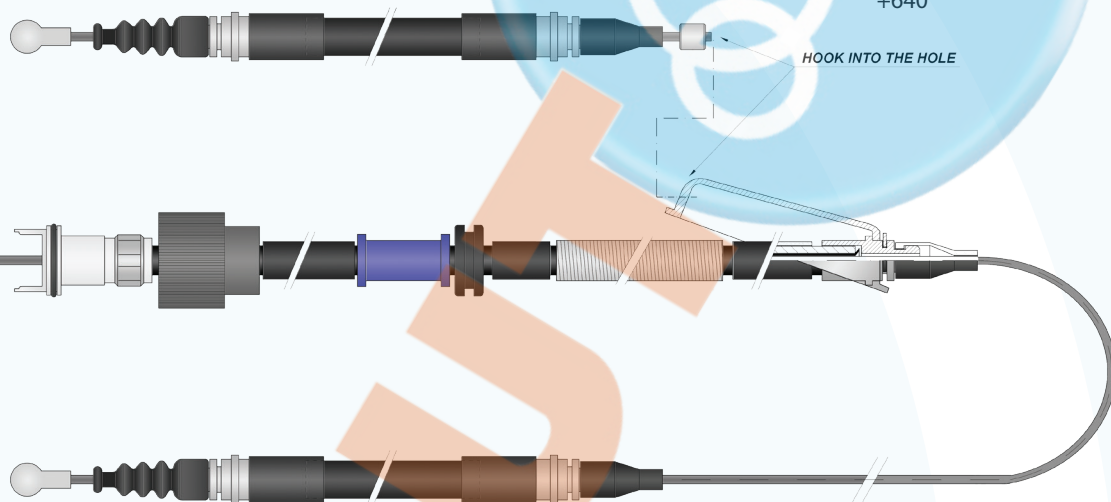

application	OE reference	pos	year	length	code

INSIGNIA

INSIGNIA (A) _ all exc. 4WD ch B1182367 <- (manual park cable)	13250177-13323804-522047-522057	rear LH-RH	08-11	1940/1800	33.0248.1

INSIGNIA (A) _ all 4WD ch A1006683 <- (manual park cable)	13227133-522046	rear LH-RH	08-10	2005/1855	33.0249.1

INSIGNIA (A) _ all exc. 4WD (electric park cable)	13261156-20941939-22821396-22944246-23227763 522050-522084-522095-522127-522158-20918018	rear	08-	775/640 +2160/1315 +640	33.0269.1

INSIGNIA (A) _ all 4WD ch A1000001 -> (electric park cable)	22821394-22944244-23227765-522083-522094 522126-522159-20918016	rear	10-	775/640 +2210/1355 +640	33.0270.1

KADETT

KADETT (C) _ 1.0, 1.2	522525	rear	73-79	2460	33.0202

KADETT (C) _ 1.6, 1.9, 2.0	522526	rear	76-79	2445	33.0203

KADETT (D) _ all BZ exc. SW	522539-522553-90199514-90086029	rear	79-84	2875/920 +745	33.0204

KADETT (D) _ all DS KADETT (D) SW _ all	522543-522547-522556-522560-522561-90184271 90193357	rear	79-84	2755/825 +725	33.0224

KADETT (E) _ all exc. SW/CARAVAN/KOMBI ch G2502696 / G5000000 <-	522559-90184270	rear	84-85	2830/885 +735	33.0222

KADETT (E) _ all exc. SW/CARAVAN/KOMBI ch G2502697 / G5000001 ->	522568-90235948-90369708	rear	86-93	1675/1090 +1275/690	33.0231

KADETT (E) _ 2.0 GSI 16v	522532-522577-90279542-90373855	rear	87-91	1575/1090 +1175/690	33.0233

KADETT (E) SW _ all manual transmission KADETT (E) CARAVAN/KOMBI _ all DS	522580-522600-522640-90335899-90369711 90538629	rear	84-91	1400/820 +1285/705	33.0232

KADETT (E) SW _ all automatic transmission KADETT (E) CARAVAN/KOMBI _ all DS	522579-90335900	rear	84-94	1395/820 +1280/720	33.0245

KADETT (E) CARAVAN/KOMBI _ all BZ	522573-90216441-90369710	rear	84-94	3130/1360 +1195	33.0230

MANTA

MANTA (B) _ all	522555-90000126-90193364	rear	75-88	2665	33.0207