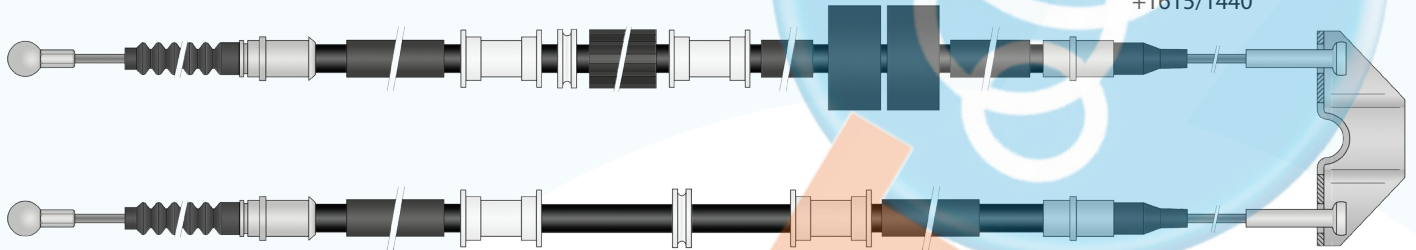

## MERIVA

MERIVA (A) _ all lever park (only cable)	574108	front	03-10	330	<b>33.0280.1</b>
MERIVA (A) _ all ch 34999999 <-	522012-93318894	rear	-7/03	1610/1440 +1610/1440	<b>33.0213.1</b>
MERIVA (A) _ all ch 44000001 ->	13159021-522016	rear	03-10	1615/1440 +1615/1440	<b>33.0214.1</b>