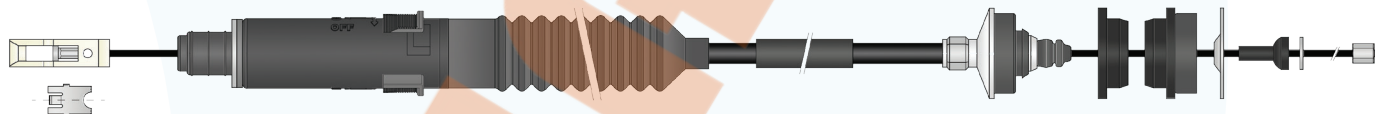

application	OE reference	year	length	code

CX

CX_ 2000	5452431	-74	860/490	07.0114
CX_ all 4 speeds	5490093	74-82	875/470	07.0115
CX_ all 4 speeds	95495593	82-85	820/490	07.0121
CX_ all 5 speeds	75491605	74-82	870/610	07.0116
CX_ all 5 speeds	95492896	82-84	875/430	07.0124
CX_ all	95606505	85-	870/465	07.0127

DYANE / MEHARI

DYANE_ all	AY3142	68-	595/380	07.0129
DYANE_ all	AY3142D	-69	610/385	07.0100
DYANE / MEHARI / ACADYANE_ all FOURGONETTE 2CV AK	AY3142A-95494917	69-	690/530	07.0102
DYANE / MEHARI / ACADYANE_ all (with protection)	AY3142E	70-	685/520	07.0101

EVASION

EVASION_ 2.0 BV gear BE3-BE3R A/A	2150S4-1476637080-1479128080	95-	765/395	11.0137.1
EVASION_ 2.0 BV gear BE3-BE3R MOD	2150S4-1476637080-1479128080	95-	765/340	11.0112.1
EVASION_ 1.9TD, 2.0TB BV gear ME A/A	2150T1-1476638080-1480346080	95-	855/540	11.0138.1
EVASION_ 1.9TD, 2.0TB BV gear ME MOD	2150T1-1476638080-1480346080	95-	855/505	11.0113.1
EVASION_ 2.1 TD BV/ML A/A	2150P6-1476128080	96-	1080/765	11.0139.1