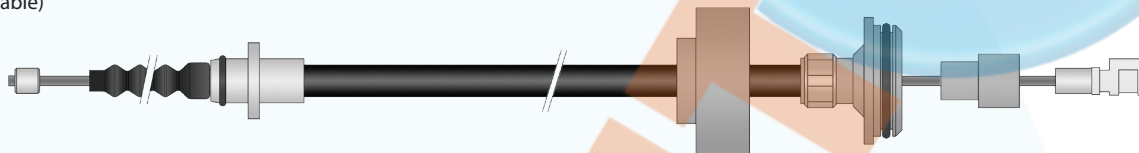

application	OE reference	pos	year	length	code

> CLASSE S

CLASSE S (W220) _ all short wheelbase	A2204200985	front	98-06	2760/2235	27.0298
CLASSE S (W220) _ all long wheelbase	A2204201785	front	98-06	2935/2280	27.0261.1
CLASSE S (C215) _ all	A2154200485	front	98-06	2740/2280	27.0272.1
CLASSE S (W220-C215) _ all	A2204202785-A2204201285-A2204202285	rear LH	98-06	995/820	27.0299
CLASSE S (W220-C215) _ all	A2204202885-A2204201385-A2204202385	rear RH	98-06	980/805	27.0200.1
CLASSE S (W220) _ S 600	A2204201985-A2204203185	rear LH	98-06	1010/825	27.0276.1
CLASSE S (W220) _ S 600	A2204202085-A2204203285	rear RH	98-06	1000/810	27.0277.1
CLASSE S (W221-C216) _ all (electric park cable)	A2214201385	rear LH	05-13	455/355	27.0269.1

CLASSE S (W221-C216) _ all (electric park cable)	A2214201285	rear RH	05-13	1050/890	27.0270.1