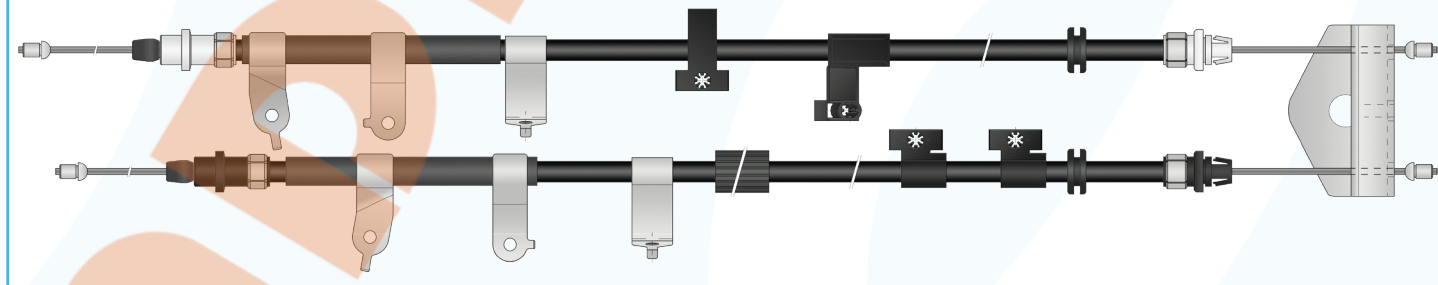

#### TOURNEO

TOURNEO CONNECT _ all	1076707-1073151-98AG2853AF-YS4Z2853AA	front	02-13	320	<b>13.0219.1</b>
TOURNEO CONNECT _ all (drum brake) short wheelbase_NO TCS	1475241-1516240-5030119-5135368-7T162A603AD	rear	02-13	1785/1590 +1785/1590	<b>13.0292.1</b>
TOURNEO CONNECT _ all (disc brake) short wheelbase_TCS	5030150-5135369-7T162A603CD	rear	02-13	1815/1690 +1815/1690	<b>13.0291.1</b>
TOURNEO CONNECT _ all (drum brake) long wheelbase_NO TCS	1475243-1516244-5030038-5135365-7T162A603BB	rear	02-13	1975/1775 +1975/1775	<b>13.0289.1</b>
TOURNEO CONNECT _ all (disc brake) long wheelbase_TCS	5030151-5135370-7T162A603DD	rear	02-13	1985/1860 +1985/1860	<b>13.0290.1</b>
TOURNEO CONNECT _ all GRAND TOURNEO CONNECT _ all	1711524-1729698-1824930-1900071 BV612853BA-BV612853BB-DV612853AB	front	13-	330	<b>13.0268.1</b>
TOURNEO CONNECT _ all GRAND TOURNEO CONNECT _ all short wheelbase	1808663-1821537-1857404-2024481-DV612A603BA DV612A603BB-DV612A603BC	rear	13-	1950/1825 +1885/1760	<b>13.0224.2</b>
TOURNEO CONNECT _ all GRAND TOURNEO CONNECT _ all long wheelbase	1808662-1821538-1857405-1883195-2175769 DV612A603DA-DV612A603DB-DV612A603DC	rear	13-	2325/2205 +2285/2155	<b>13.0223.2</b>